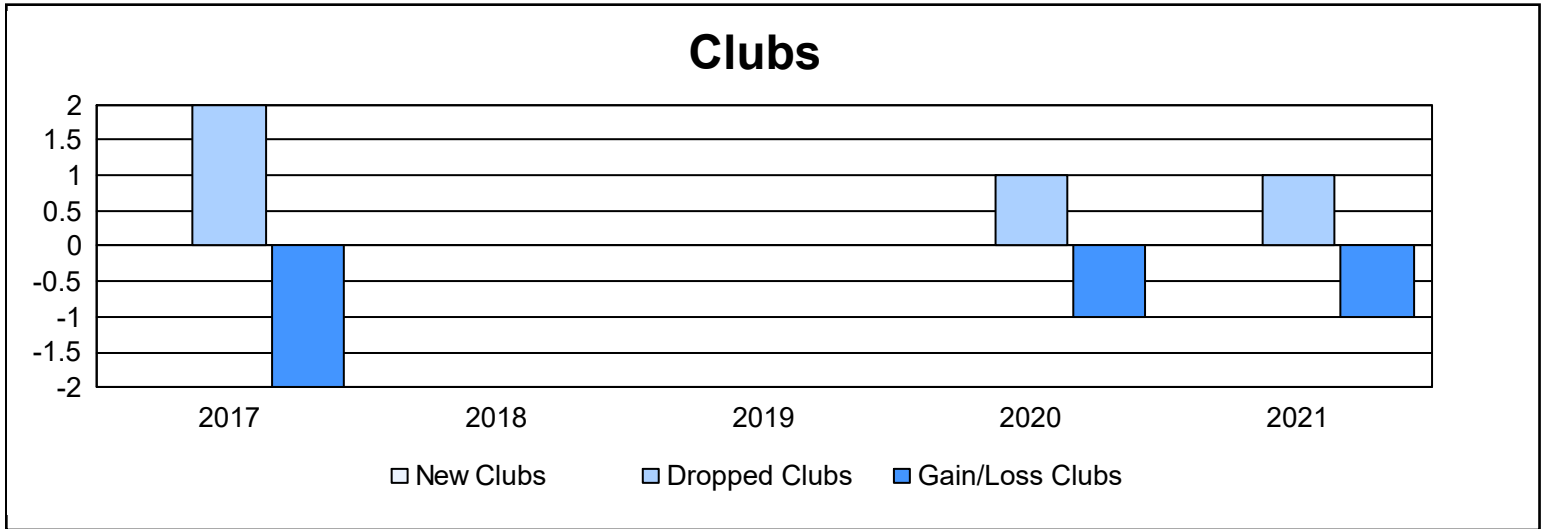

Year	New Clubs	Dropped Clubs	Gain/ Loss Clubs	New Members	Charter Members	Reinstate Members	Transfer Members	Total Member Added	Total Members Dropped	Gain/ Loss Members
2016-2017	0	2	-2	109	1	4	16	130	123	7
2017-2018	0	0	0	99	1	5	4	109	117	-8
2018-2019	0	0	0	52	0	4	5	61	101	-40
2019-2020	0	1	-1	50	1	1	17	69	145	-76
2020-2021	0	1	-1	28	0	11	3	42	105	-63
<b>Average</b>	<b>0</b>	<b>1</b>	<b>-1</b>	<b>68</b>	<b>1</b>	<b>5</b>	<b>9</b>	<b>82</b>	<b>118</b>	<b>-36</b>

### Membership Composition June 2021 Cumulative