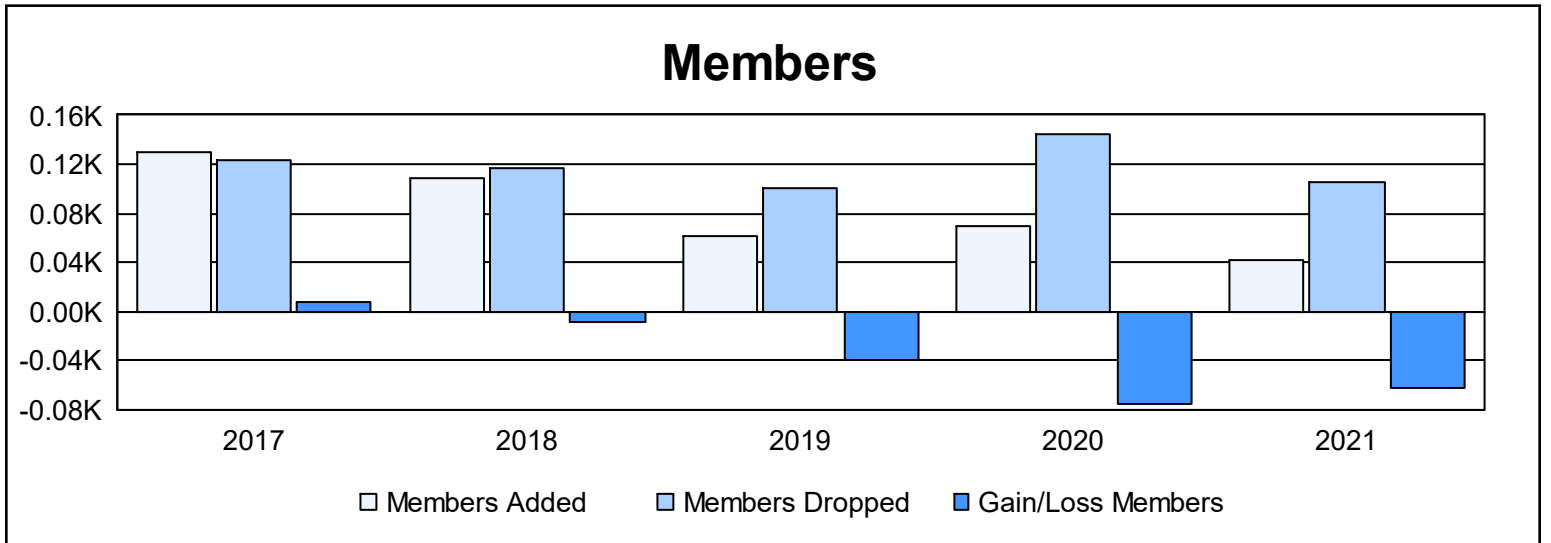

Year	New Clubs	Dropped Clubs	Gain/ Loss Clubs	New Members	Charter Members	Reinstate Members	Transfer Members	Total Member Added	Total Members Dropped	Gain/ Loss Members
2016-2017	0	2	-2	109	1	4	16	130	123	7
2017-2018	0	0	0	99	1	5	4	109	117	-8
2018-2019	0	0	0	52	0	4	5	61	101	-40
2019-2020	0	1	-1	50	1	1	17	69	145	-76
2020-2021	0	1	-1	28	0	11	3	42	105	-63
<b>Average</b>	<b>0</b>	<b>1</b>	<b>-1</b>	<b>68</b>	<b>1</b>	<b>5</b>	<b>9</b>	<b>82</b>	<b>118</b>	<b>-36</b>

### Membership Composition June 2021 Cumulative